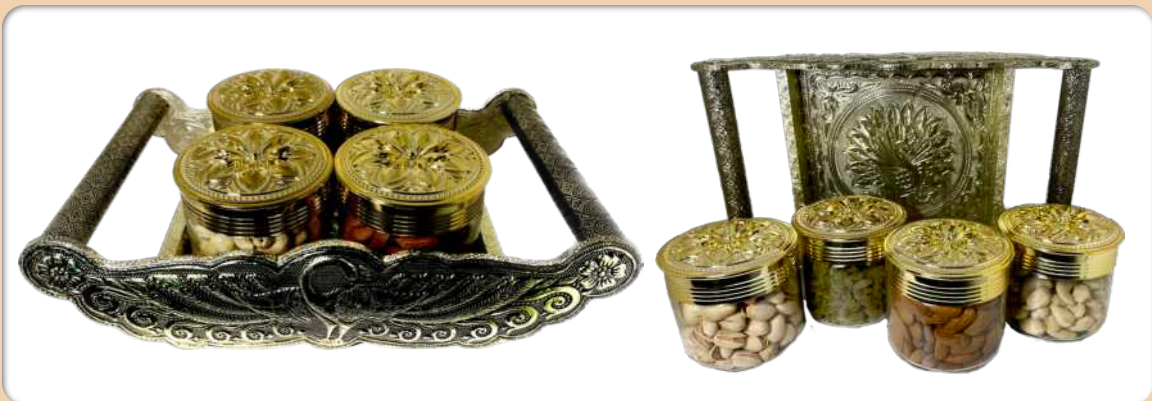

DF-40 Minakari 4 Jars Peacock C15 B18 P13 K18 (60) Price: ₹ 1,470