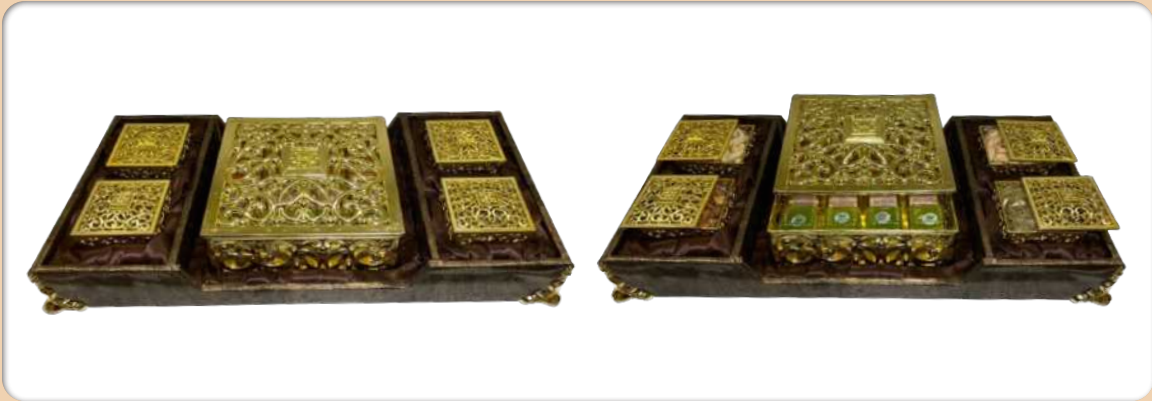

DF-38 1151 4JAR with Sweets C07 B07 P06 K07 (30) Price: ₹ 1,760